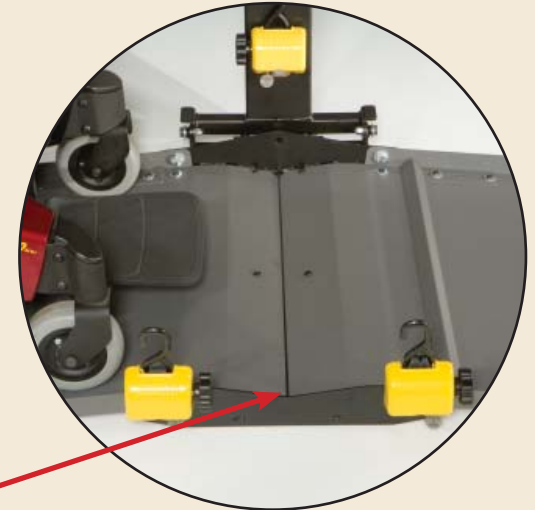

Platform features a "pocket" for mid-wheel drive powerchairs